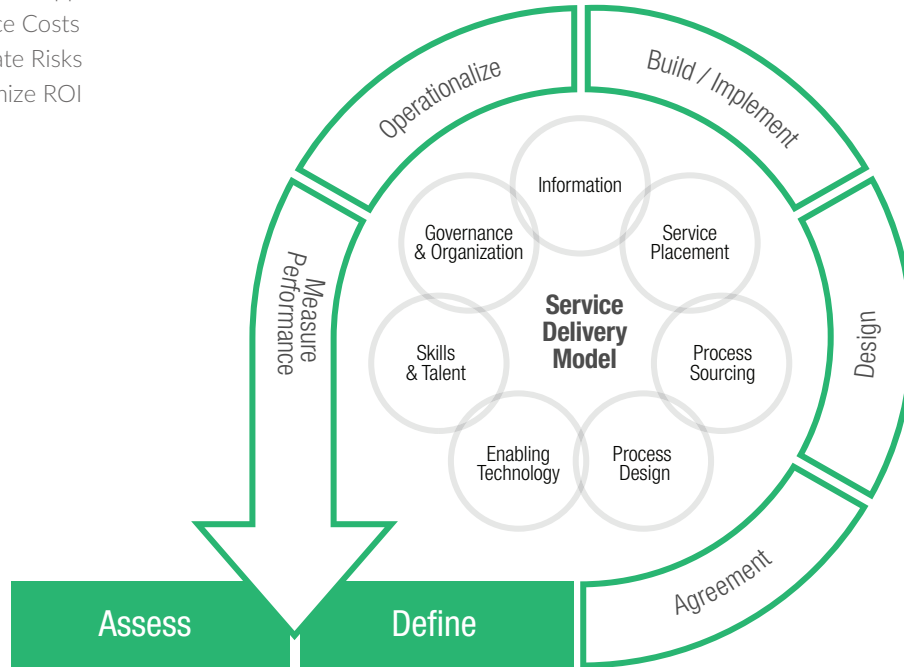

Maximize your technology investment.

Customized, secure, scalable and efficient analytical solutions to maximize the ROI.

Enterprise Data Integration & Management

- Data Governance
- Data Integration
- Data Quality
- Master Data Mgmt.
- Data Warehousing
- Data Migration
- Data Synchronization
- Data Virtualization

Big Data

- Subject-matter experts and advisory
- Real Time Analytics
- Machine Data Analytics
- Structure and Unstructured Data Analysis

Analytics Consulting Services

- BI Assessment
- Analytics Strategy & Roadmap
- BICC Implementation
- Tools Evaluation
- User Training
- Maintenance and Support

BUSINESS ANALYTICS ROADMAP SERVICE

Helping companies optimize and transform their business analytics strategy

- Discover Opportunities
- Reduce Costs
- Mitigate Risks
- Maximize ROI

Now Offering...
Business Analytics
Roadmap Service:
Professional services
to assess the current
business analytics
environment and
define a roadmap
for possible
line of business
and technical
enhancements.